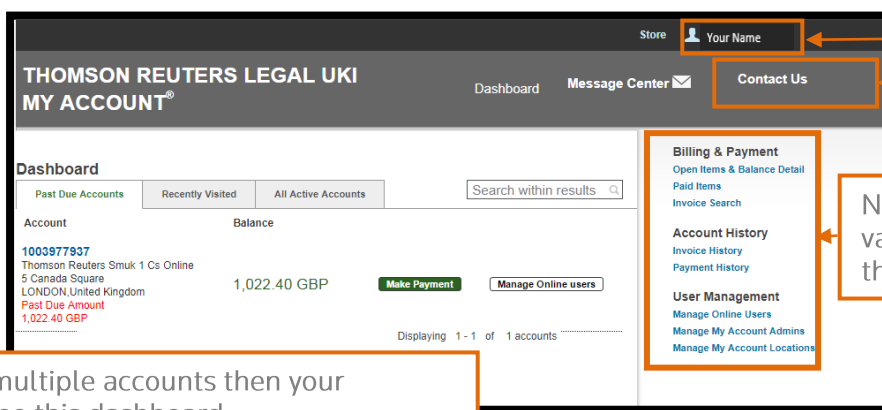

Contact information, your Profile, and Sign Out options are here.

Navigate through the various options by using this menu bar.

If you manage multiple accounts then your homepage will be this dashboard. If you just manage one account then you will be taken straight to the Account page.