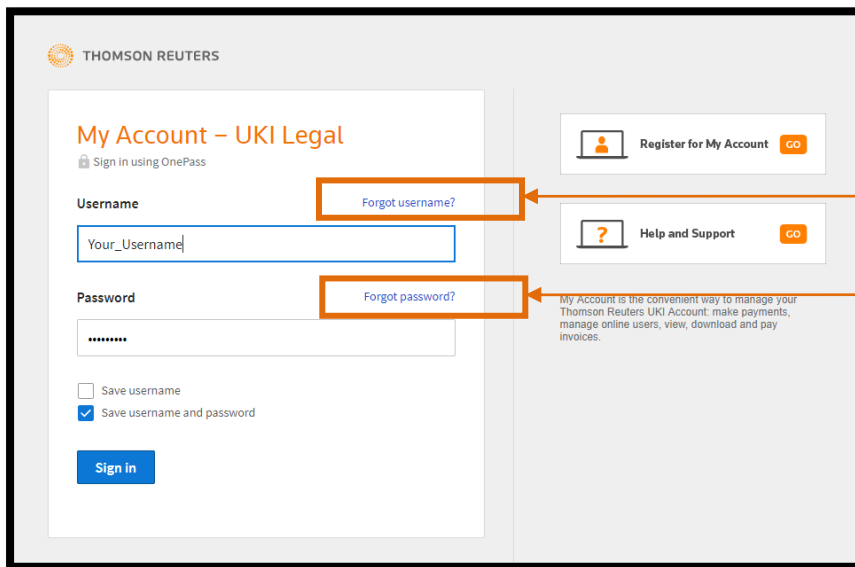

THOMSON REUTERS LEGAL UKI MY ACCOUNT

SIGNING ON & NAVIGATING

- 1) Access My Account using [this link](#)
- 2) Enter your OnePass username and password. Please Note that you must have registered in order to access My Account.

If you cannot remember your OnePass access details then you can click the "Forgot ..." link.

Contact information, your Profile, and Sign Out options are here.

Navigate through the various options by using this menu bar.

If you manage multiple accounts then your homepage will be this dashboard. If you just manage one account then you will be taken straight to the Account page.

When viewing Account information, you can use this menu to navigate through your options