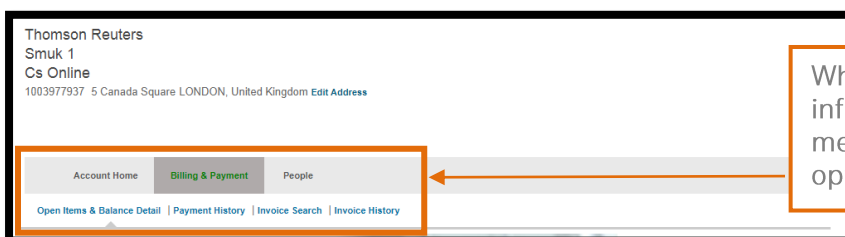

When viewing Account information, you can use this menu to navigate through your options